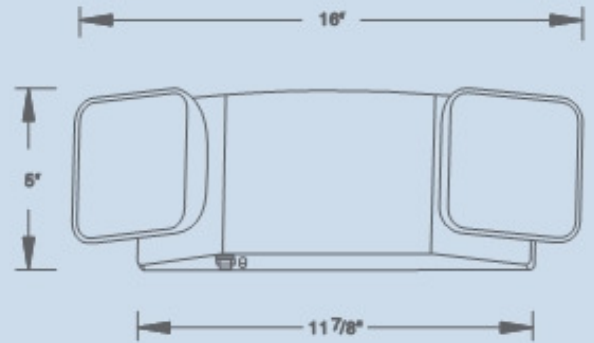

#### Features

- Injection-molded, high-impact, UV-stabilized thermoplastic construction
- Universal mounting plate with quick-connect feature
- Snap-together construction speeds installation
- Universal mounting pattern knockouts in back plate for J-box mounting
- Fully adjustable glare-free lighting heads
- Dual voltage 120/277 VAC operation
- Maintenance-free 6V sealed lead cadmium battery
- Supplied with 6V, 5.4W incandescent wedge base lamps
- Damp location listed (except optional SD versions)

#### Ordering information

Catalog Number	Finish	Output Voltage	Lamp Wattage	Rated Output Watts 1½hrs. 2hrs. 4hrs.
HL0202SW	White	6V	2x5.4W	11 - -
HL0202SW1SD	White	6V	2x5.4W	11 - -

Lighting for life.